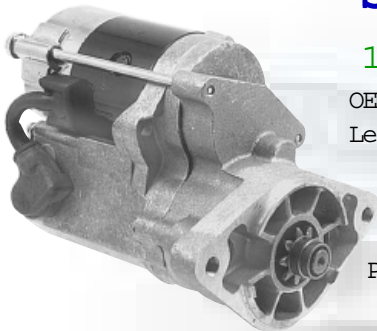

DENSO 1.0KW GEAR REDUCTION STARTER

SN-1053

12V, CW, 9T

OEM:128000-137

Lester:16892

TOYOTA

Celica

SN-1067

12V, CW, 9T

OEM:128000-570

Lester:17254

TOYOTA

Corolla

SN-1055

12V, CCW, 13T

OEM:128000-347, 594,
827

Lester:16893

LEXUS

ES250

TOYOTA

Camry, Celica

SN-1195

12V, CW, 9T

OEM:128000-190

Lester:16878

ISUZU

Impulse

SN-1057

12V, CW, 9T

OEM:128000-144

Lester:16895

TOYOTA