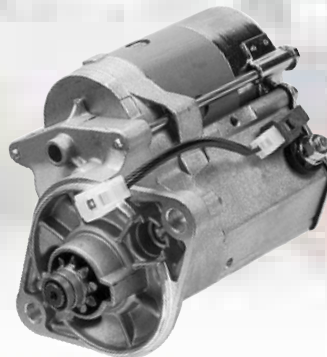

DENSO 1.0KW GEAR REDUCTION STARTER

 <p>SN-1012 12V, CW, 9T OEM:128000-028, 508, 228000-021 Lester:16913, 17050</p> <p>HONDA Civic Civic Del Sol CRX</p>	 <p>SN-1043 12V, CW, 9T OEM:028000-636 Lester:16827</p> <p>TOYOTA Corolla</p>
 <p>SN-1034 12V, CW, 9T OEM:028000-756 128000-124 Lester:16737</p> <p>TOYOTA 4Runner, Celica Corona, Pickup</p>	 <p>SN-1044 12V, CW, 9T OEM:028000-805 Lester:16826</p> <p>TOYOTA Corolla</p>
 <p>SN-1040 12V, CW, 9T OEM:028000-822 Lester:16828</p> <p>TOYOTA Landcruiser</p>	 <p>SN-1050 12V, CW, 9T OEM:028000-926 Lester:16833</p> <p>TOYOTA Van</p>
 <p>SN-1042 12V, CW, 9T OEM:028000-806, 907 Lester:16821</p> <p>TOYOTA Camry, Celica</p>	 <p>SN-1051 12V, CW, 9T OEM:028000-972 128000-206 Lester:16825, 16891</p> <p>TOYOTA Corolla</p>

DENSO 1.0KW GEAR REDUCTION STARTER

SN-1053

12V, CW, 9T

OEM:128000-137

Lester:16892

TOYOTA

Celica

SN-1067

12V, CW, 9T

OEM:128000-570

Lester:17254

TOYOTA

Corolla

SN-1055

12V, CCW, 13T

OEM:128000-347, 594,
827

Lester:16893

LEXUS

ES250

TOYOTA

Camry, Celica

SN-1195

12V, CW, 9T

OEM:128000-190