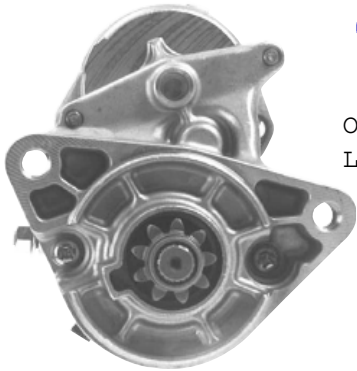

SN-1059

12V, CW, 9T

OEM:128000-558

Lester:17420

TOYOTA

4Runner, Pickup

T100 Pickup

SN-1220

12V, CW, 9T

OEM:128000-721

Lester:17298

DAIHATSU

Charade

DENSO 1.0KW GEAR REDUCTION STARTER

 <p>SN-1221 12V, CW, 9T OEM: 128000-784 Lester: 17264, 17265 DAIHATSU Rocky</p>	 <p>SN-1703 12V, CW, 9T OEM: 228000-231 Lester: 17520 TOYOTA 4Runner, Pickup</p>
 <p>SN-1243 12V, CW, 9T OEM: 128000-218 Lester: 17143 CHEVROLET Sprint</p>	 <p>SN-1784 12V, CW, 9T OEM: 228000-110 Lester: 17495 TOYOTA Corolla</p>
 <p>SN-1525 12V, CW, 9T OEM: 128000-367 Lester: 17251 TOYOTA Paseo</p>	 <p>SN-1829 12V, CW, 9T OEM: 228000-433 Lester: 17682 TOYOTA Paseo, Tercel</p>
 <p>SN-1529 12V, CW, 9T OEM: 228000-171 Lester: 17483 TOYOTA Corolla</p>	 <p>SN-1830 12V, CW, 9T OEM: 228000-432 Lester: 17681 TOYOTA Paseo, Tercel</p>

DENSO 1.0KW GEAR REDUCTION STARTER

SN-1831

12V, CW, 9T

OEM: 228000-261

Lester: 17666

TOYOTA

Tacoma

SN-2036