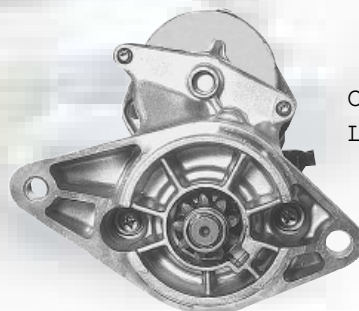

SN-1059

12V, CW, 9T

OEM:128000-558

Lester:17420

TOYOTA

4Runner, Pickup

T100 Pickup

SN-1220

12V, CW, 9T

OEM:128000-721

Lester:17298

DAIHATSU

Charade

DENSO 1.0KW GEAR REDUCTION STARTER

 <p>SN-1221 12V, CW, 9T OEM: 128000-784 Lester: 17264, 17265 DAIHATSU Rocky</p>	 <p>SN-1703 12V, CW, 9T OEM: 228000-231 Lester: 17520 TOYOTA 4Runner, Pickup</p>
 <p>SN-1243 12V, CW, 9T OEM: 128000-218 Lester: 17143 CHEVROLET Sprint</p>	 <p>SN-1784 12V, CW, 9T OEM: 228000-110 Lester: 17495 TOYOTA Corolla</p>
 <p>SN-1525 12V, CW, 9T OEM: 128000-367 Lester: 17251 TOYOTA Paseo</p>	 <p>SN-1829 12V, CW, 9T OEM: 228000-433 Lester: 17682 TOYOTA Paseo, Tercel</p>
 <p>SN-1529 12V, CW, 9T OEM: 228000-171 Lester: 17483 TOYOTA Corolla</p>	 <p>SN-1830 12V, CW, 9T OEM: 228000-432 Lester: 17681 TOYOTA Paseo, Tercel</p>

DENSO 1.0KW GEAR REDUCTION STARTER

SN-1831

12V, CW, 9T

OEM: 228000-261

Lester: 17666

TOYOTA

Tacoma

SN-2036