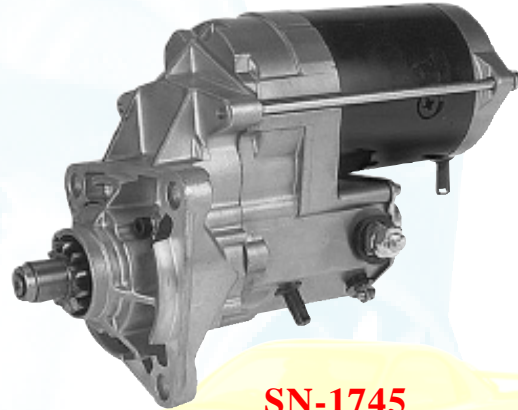

SM-1254

For: CW, 2.4kw, 13T
Lester: 17037
OEM: M3T90072
1985-94 Ford F Series Pickup

SN-1047

For: CW, 2.5kw, 10T
Lester: 16824
OEM: 128000-056
1984-86 Toyota Camry, Corolla

SM-1748

For: CW, 12T
Lester: 17578
OEM: M8T50071
1985-2001 Ford F Series Pickup

SN-1097

For: CW, 2.5kw, 11T
Lester: 17311
OEM: 128000-097
Toyota Forklift, Hyster

SN-1037

For: CW, 2.5kw, 11T
Lester: 16830
OEM: 028000-807
1981-85 Toyota Pickup

SN-1100

For: CW, 4.5kw, 11T
Lester: 17376
OEM: 128000-100
Komatsu

SN-1397

For: CW, 3.0kw, 13T
Lester: 17215
OEM: 128000-491
1989-93 Dodge D,W Series Pickup

SN-1739

For: CW, 2.7kw, 13T
Lester: 17548
OEM: 228000-229
1994-2000 Dodge Ram Pickup

SN-1526

For: CW, 2.5kw, 13T
Lester: 16990
OEM: 128000-054
Case, Cummins, Versatile

SN-1745

For: CW, 3.0kw, 11T
Lester: 16881
OEM: 128000-049
GMC Truck, Isuzu Truck

SN-1726

For: CW, 2.5kw, 13T
Lester: 16658
OEM: 028000-588
Case

SN-1750

For: CW, 2.5kw, 11T
Lester: 17362
OEM: 028000-840
John Deere, Toyota Forklift