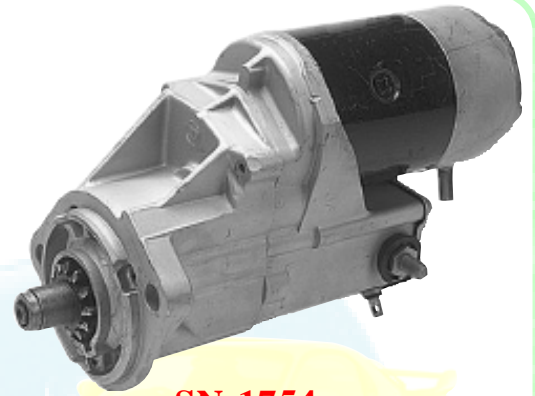

SN-1097

For: CW, 2.5kw, 11T
Lester: 17311
OEM: 128000-097
Toyota Forklift, Hyster

SN-1037

For: CW, 2.5kw, 11T
Lester: 16830
OEM: 028000-807
1981-85 Toyota Pickup

SN-1100

For: CW, 4.5kw, 11T
Lester: 17376
OEM: 128000-100
Komatsu

SN-1397

For: CW, 3.0kw, 13T
Lester: 17215
OEM: 128000-491
1989-93 Dodge D,W Series Pickup

SN-1739

For: CW, 2.7kw, 13T
Lester: 17548
OEM: 228000-229
1994-2000 Dodge Ram Pickup

SN-1526

For: CW, 2.5kw, 13T
Lester: 16990
OEM: 128000-054
Case, Cummins, Versatile

SN-1745

For: CW, 3.0kw, 11T
Lester: 16881
OEM: 128000-049
GMC Truck, Isuzu Truck

SN-1726

For: CW, 2.5kw, 13T
Lester: 16658
OEM: 028000-588
Case

SN-1750

For: CW, 2.5kw, 11T
Lester: 17362
OEM: 028000-840
John Deere, Toyota Forklift

SN-1751

For: CW, 5.5kw, 10T
Lester: 17391
OEM: 128000-256
Case

SN-1754

For: CW, 4.5kw, 11T
Lester: 16617
OEM: 028000-586
Toyota Forklift, Hyster

SN-1752

For: CW, 2.5kw, 15T
Lester: 16656
OEM: 028000-566
John Deere, Yanmar