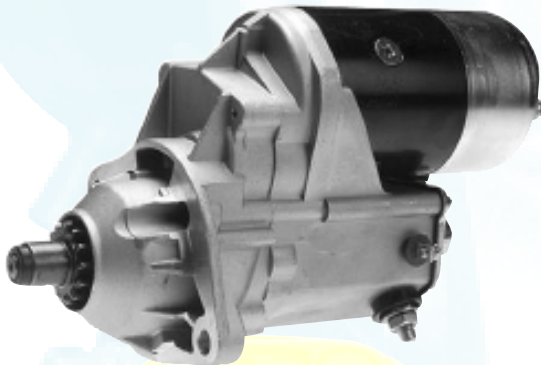

SM-1254

For: CW, 2.4kw, 13T
Lester: 17037
OEM: M3T90072
1985-94 Ford F Series Pickup

SN-1047

For: CW, 2.5kw, 10T
Lester: 16824
OEM: 128000-056
1984-86 Toyota Camry, Corolla

SM-1748

For: CW, 12T
Lester: 17578
OEM: M8T50071
1985-2001 Ford F Series Pickup

SN-1097

For: CW, 2.5kw, 11T
Lester: 17311
OEM: 128000-097
Toyota Forklift, Hyster

SN-1037

For: CW, 2.5kw, 11T
Lester: 16830
OEM: 028000-807
1981-85 Toyota Pickup

SN-1100

For: CW, 4.5kw, 11T
Lester: 17376
OEM: 128000-100
Komatsu

SN-1397

For: CW, 3.0kw, 13T
Lester: 17215
OEM: 128000-491
1989-93 Dodge D,W Series Pickup

SN-1739

For: CW, 2.7kw, 13T
Lester: 17548
OEM: 228000-229
1994-2000 Dodge Ram Pickup

SN-1526

For: CW, 2.5kw, 13T
Lester: 16990
OEM: 128000-054
Case, Cummins, Versatile