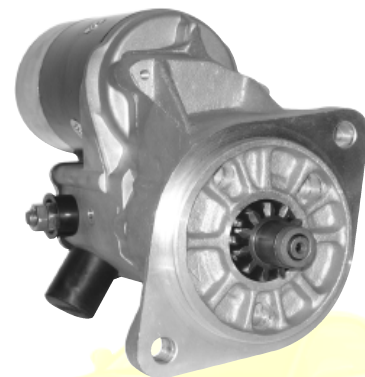

SM-1254

For: CW, 2.4kw, 13T
Lester: 17037
OEM: M3T90072
1985-94 Ford F Series Pickup

SN-1047

For: CW, 2.5kw, 10T
Lester: 16824
OEM: 128000-056
1984-86 Toyota Camry, Corolla

SM-1748

For: CW, 12T
Lester: 17578
OEM: M8T50071
1985-2001 Ford F Series Pickup

SN-1097

For: CW, 2.5kw, 11T
Lester: 17311
OEM: 128000-097
Toyota Forklift, Hyster

SN-1037

For: CW, 2.5kw, 11T
Lester: 16830
OEM: 028000-807
1981-85 Toyota Pickup

SN-1100

For: CW, 4.5kw, 11T
Lester: 17376
OEM: 128000-100
Komatsu

SN-1397

For: CW, 3.0kw, 13T
Lester: 17215
OEM: 128000-491
1989-93 Dodge D,W Series Pickup

SN-1739

For: CW, 2.7kw, 13T
Lester: 17548
OEM: 228000-229
1994-2000 Dodge Ram Pickup

SN-1526

For: CW, 2.5kw, 13T
Lester: 16990
OEM: 128000-054
Case, Cummins, Versatile

SN-1745

For: CW, 3.0kw, 11T
Lester: 16881
OEM: 128000-049
GMC Truck, Isuzu Truck

SN-1726

For: CW, 2.5kw, 13T
Lester: 16658
OEM: 028000-588
Case

SN-1750

For: CW, 2.5kw, 11T
Lester: 17362
OEM: 028000-840
John Deere, Toyota Forklift