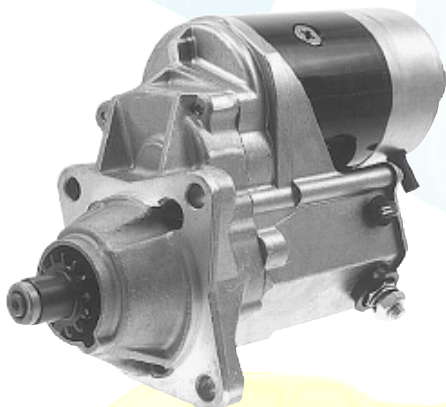

SM-1254

For: CW, 2.4kw, 13T
Lester: 17037
OEM: M3T90072
1985-94 Ford F Series Pickup

SN-1047

For: CW, 2.5kw, 10T
Lester: 16824
OEM: 128000-056
1984-86 Toyota Camry, Corolla

SM-1748

For: CW, 12T
Lester: 17578
OEM: M8T50071
1985-2001 Ford F Series Pickup

SN-1097

For: CW, 2.5kw, 11T
Lester: 17311
OEM: 128000-097
Toyota Forklift, Hyster

SN-1037

For: CW, 2.5kw, 11T
Lester: 16830
OEM: 028000-807
1981-85 Toyota Pickup

SN-1100

For: CW, 4.5kw, 11T
Lester: 17376
OEM: 128000-100
Komatsu

SN-1397

For: CW, 3.0kw, 13T
Lester: 17215
OEM: 128000-491
1989-93 Dodge D,W Series Pickup

SN-1739

For: CW, 2.7kw, 13T
Lester: 17548
OEM: 228000-229
1994-2000 Dodge Ram Pickup

SN-1526

For: CW, 2.5kw, 13T
Lester: 16990
OEM: 128000-054
Case, Cummins, Versatile

SN-1745

For: CW, 3.0kw, 11T
Lester: 16881
OEM: 128000-049
GMC Truck, Isuzu Truck

SN-1726

For: CW, 2.5kw, 13T
Lester: 16658
OEM: 028000-588
Case

SN-1750

For: CW, 2.5kw, 11T
Lester: 17362
OEM: 028000-840
John Deere, Toyota Forklift