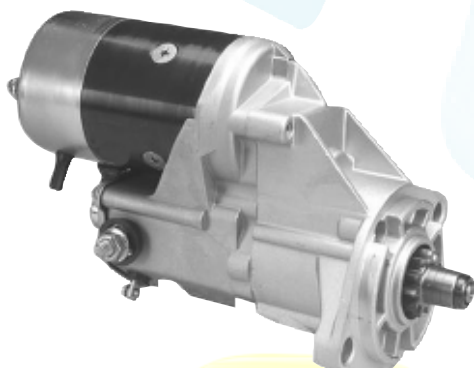

SM-1254

For: CW, 2.4kw, 13T
Lester: 17037
OEM: M3T90072
1985-94 Ford F Series Pickup

SN-1047

For: CW, 2.5kw, 10T
Lester: 16824
OEM: 128000-056
1984-86 Toyota Camry, Corolla

SM-1748

For: CW, 12T
Lester: 17578
OEM: M8T50071
1985-2001 Ford F Series Pickup

SN-1097

For: CW, 2.5kw, 11T
Lester: 17311
OEM: 128000-097
Toyota Forklift, Hyster

SN-1037

For: CW, 2.5kw, 11T
Lester: 16830
OEM: 028000-807
1981-85 Toyota Pickup

SN-1100

For: CW, 4.5kw, 11T
Lester: 17376
OEM: 128000-100
Komatsu

SN-2106

For: CW, 4.5kw, 11T
Lester: 16896
OEM: 028000-781
Toyota Forklift, Hyster

SN-2338

For: CW, 7.5kw, 13T
Lester:
OEM: 228000-738
Cummins

SN-2108

For: CW, 4.5kw, 11T
Lester:
OEM: 028000-976
Hino, Sawafuji

SN-2531

For: CW, 3.0kw, 10T
Lester: 16896
OEM: 228000-531
Cummins

SN-2232

For: CW, 2.5kw, 11T
Lester:
OEM: 128000-997
Komatsu Lift Truck

FOR YOUR INFORMATION, WE CAN CONVERT APPLICATION: HITACH, MITSUBISHI, NIKKO, BOSCH, CAV, DELOC, AND OTHER DANSO TYPES TO GEAR REDUCTION DENSON STARTER.