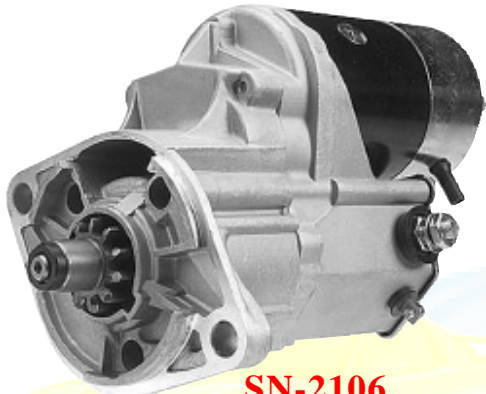

SM-1254

For: CW, 2.4kw, 13T
Lester: 17037
OEM: M3T90072
1985-94 Ford F Series Pickup

SN-1047

For: CW, 2.5kw, 10T
Lester: 16824
OEM: 128000-056
1984-86 Toyota Camry, Corolla

SM-1748

For: CW, 12T
Lester: 17578
OEM: M8T50071
1985-2001 Ford F Series Pickup

SN-1397

For: CW, 3.0kw, 13T
Lester: 17215
OEM: 128000-491
1989-93 Dodge D,W Series Pickup

SN-1739

For: CW, 2.7kw, 13T
Lester: 17548
OEM: 228000-229
1994-2000 Dodge Ram Pickup

SN-1526

For: CW, 2.5kw, 13T
Lester: 16990
OEM: 128000-054
Case, Cummins, Versatile

SN-2104

For: CW, 4.5kw, 9T
Lester: 18181
OEM: 028000-553
Toyota Forklift

SN-1753

For: CW, 2.5kw, 11T
Lester: 17302
OEM: 028000-656
Isuzu, Caterpillar

SN-2105

For: CW, 4.5kw, 11T
Lester: 18190
OEM: 028000-620
Isuzu

SN-2106

For: CW, 4.5kw, 11T
Lester: 16896
OEM: 028000-781
Toyota Forklift, Hyster

SN-2338

For: CW, 7.5kw, 13T
Lester:
OEM: 228000-738
Cummins

SN-2108

For: CW, 4.5kw, 11T
Lester:
OEM: 028000-976
Hino, Sawafuji