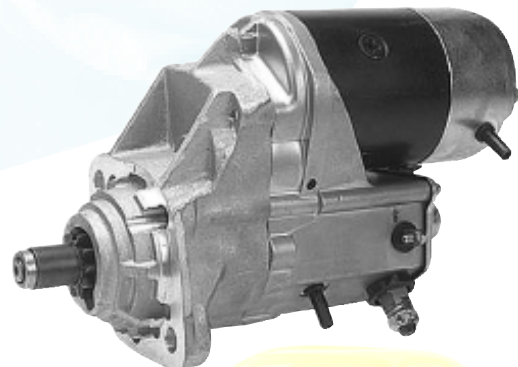

SM-1254

For: CW, 2.4kw, 13T
Lester: 17037
OEM: M3T90072
1985-94 Ford F Series Pickup

SN-1047

For: CW, 2.5kw, 10T
Lester: 16824
OEM: 128000-056
1984-86 Toyota Camry, Corolla

SM-1748

For: CW, 12T
Lester: 17578
OEM: M8T50071
1985-2001 Ford F Series Pickup

SN-1097

For: CW, 2.5kw, 11T
Lester: 17311
OEM: 128000-097
Toyota Forklift, Hyster

SN-1037

For: CW, 2.5kw, 11T
Lester: 16830
OEM: 028000-807
1981-85 Toyota Pickup

SN-1100

For: CW, 4.5kw, 11T
Lester: 17376
OEM: 128000-100
Komatsu

SN-1397

For: CW, 3.0kw, 13T
Lester: 17215
OEM: 128000-491
1989-93 Dodge D,W Series Pickup

SN-1739

For: CW, 2.7kw, 13T
Lester: 17548
OEM: 228000-229
1994-2000 Dodge Ram Pickup

SN-1526

For: CW, 2.5kw, 13T
Lester: 16990
OEM: 128000-054
Case, Cummins, Versatile

SN-1745

For: CW, 3.0kw, 11T
Lester: 16881
OEM: 128000-049
GMC Truck, Isuzu Truck

SN-1726

For: CW, 2.5kw, 13T
Lester: 16658
OEM: 028000-588
Case

SN-1750

For: CW, 2.5kw, 11T
Lester: 17362
OEM: 028000-840
John Deere, Toyota Forklift