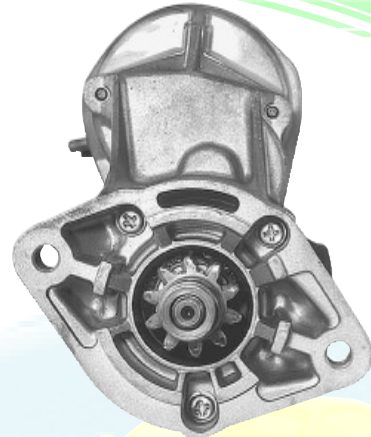

SM-1254

For: CW, 2.4kw, 13T
Lester: 17037
OEM: M3T90072
1985-94 Ford F Series Pickup

SN-1047

For: CW, 2.5kw, 10T
Lester: 16824
OEM: 128000-056
1984-86 Toyota Camry, Corolla

SM-1748

For: CW, 12T
Lester: 17578
OEM: M8T50071
1985-2001 Ford F Series Pickup

SN-1097

For: CW, 2.5kw, 11T
Lester: 17311
OEM: 128000-097
Toyota Forklift, Hyster

SN-1037

For: CW, 2.5kw, 11T
Lester: 16830
OEM: 028000-807
1981-85 Toyota Pickup

SN-1100

For: CW, 4.5kw, 11T
Lester: 17376
OEM: 128000-100
Komatsu

SN-1397

For: CW, 3.0kw, 13T
Lester: 17215
OEM: 128000-491
1989-93 Dodge D,W Series Pickup

SN-1739

For: CW, 2.7kw, 13T
Lester: 17548
OEM: 228000-229
1994-2000 Dodge Ram Pickup

SN-1526

For: CW, 2.5kw, 13T
Lester: 16990
OEM: 128000-054
Case, Cummins, Versatile