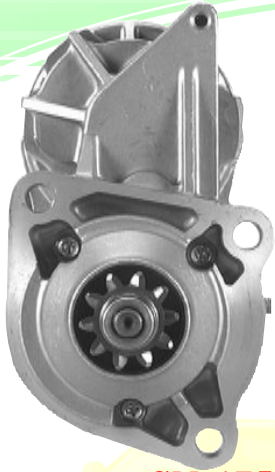

SN-1097

For: CW, 2.5kw, 11T
Lester: 17311
OEM: 128000-097
Toyota Forklift, Hyster

SN-1037

For: CW, 2.5kw, 11T
Lester: 16830
OEM: 028000-807
1981-85 Toyota Pickup

SN-1100

For: CW, 4.5kw, 11T
Lester: 17376
OEM: 128000-100
Komatsu

SN-1397

For: CW, 3.0kw, 13T
Lester: 17215
OEM: 128000-491
1989-93 Dodge D,W Series Pickup

SN-1739

For: CW, 2.7kw, 13T
Lester: 17548
OEM: 228000-229
1994-2000 Dodge Ram Pickup

SN-1526

For: CW, 2.5kw, 13T
Lester: 16990
OEM: 128000-054
Case, Cummins, Versatile

SN-1745

For: CW, 3.0kw, 11T
Lester: 16881
OEM: 128000-049
GMC Truck, Isuzu Truck

SN-1726

For: CW, 2.5kw, 13T
Lester: 16658
OEM: 028000-588
Case

SN-1750

For: CW, 2.5kw, 11T
Lester: 17362
OEM: 028000-840
John Deere, Toyota Forklift

SN-1751

For: CW, 5.5kw, 10T
Lester: 17391
OEM: 128000-256
Case

SN-1754

For: CW, 4.5kw, 11T
Lester: 16617
OEM: 028000-586
Toyota Forklift, Hyster

SN-1752

For: CW, 2.5kw, 15T
Lester: 16656
OEM: 028000-566
John Deere, Yanmar