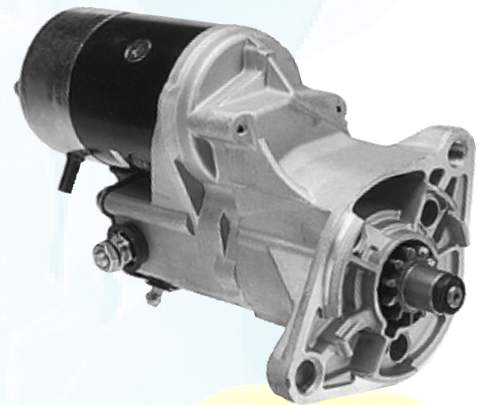

SN-1097

For: CW, 2.5kw, 11T
Lester: 17311
OEM: 128000-097
Toyota Forklift, Hyster

SN-1037

For: CW, 2.5kw, 11T
Lester: 16830
OEM: 028000-807
1981-85 Toyota Pickup

SN-1100

For: CW, 4.5kw, 11T
Lester: 17376
OEM: 128000-100
Komatsu

SN-1397

For: CW, 3.0kw, 13T
Lester: 17215
OEM: 128000-491
1989-93 Dodge D,W Series Pickup

SN-1739

For: CW, 2.7kw, 13T
Lester: 17548
OEM: 228000-229
1994-2000 Dodge Ram Pickup

SN-1526

For: CW, 2.5kw, 13T
Lester: 16990
OEM: 128000-054
Case, Cummins, Versatile

SN-1751

For: CW, 5.5kw, 10T
Lester: 17391
OEM: 128000-256
Case

SN-1754

For: CW, 4.5kw, 11T
Lester: 16617
OEM: 028000-586
Toyota Forklift, Hyster

SN-1752

For: CW, 2.5kw, 15T
Lester: 16656
OEM: 028000-566
John Deere, Yanmar

SN-2104

For: CW, 4.5kw, 9T
Lester: 18181
OEM: 028000-553
Toyota Forklift

SN-1753

For: CW, 2.5kw, 11T
Lester: 17302
OEM: 028000-656
Isuzu, Caterpillar

SN-2105

For: CW, 4.5kw, 11T
Lester: 18190
OEM: 028000-620
Isuzu