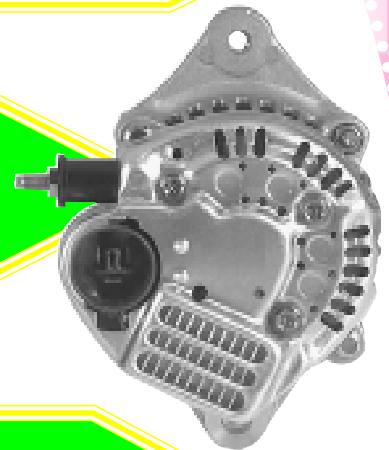

New Products at Johnica

BRAND NEW

35A.CW
AN-211911 **DEM:100211-166**
LESTER:12180
(REPLACE) **TOYOTA FORKLIFT**

AN-21321

35A.CW
DEM:100211-454
LESTER:12187
(REPLACE) **TOYOTA FORKLIFT**

40A.CW
AN-23351 **DEM:100211-458**
LESTER:12188
(REPLACE) **JOHN DEERE**