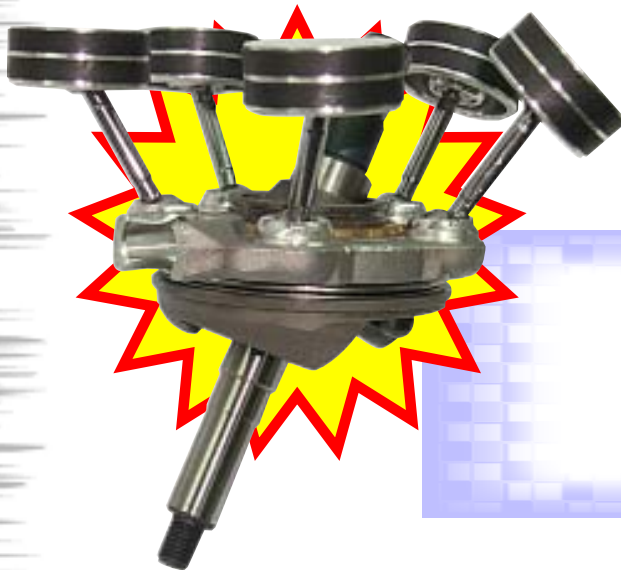

New Planetary Swash Plate Assembly at Johnica

**AC-46034
filter**

**FOR REPLACING
SD7V16 COMPRESSOR
AC-4903**

**AC-5710
Ball Guide**

**AC-5712
Disc-shoe**

**FOR REPLACING
V5 COMPRESSOR
AC-5909**

NOW ACCEPTING ORDERS